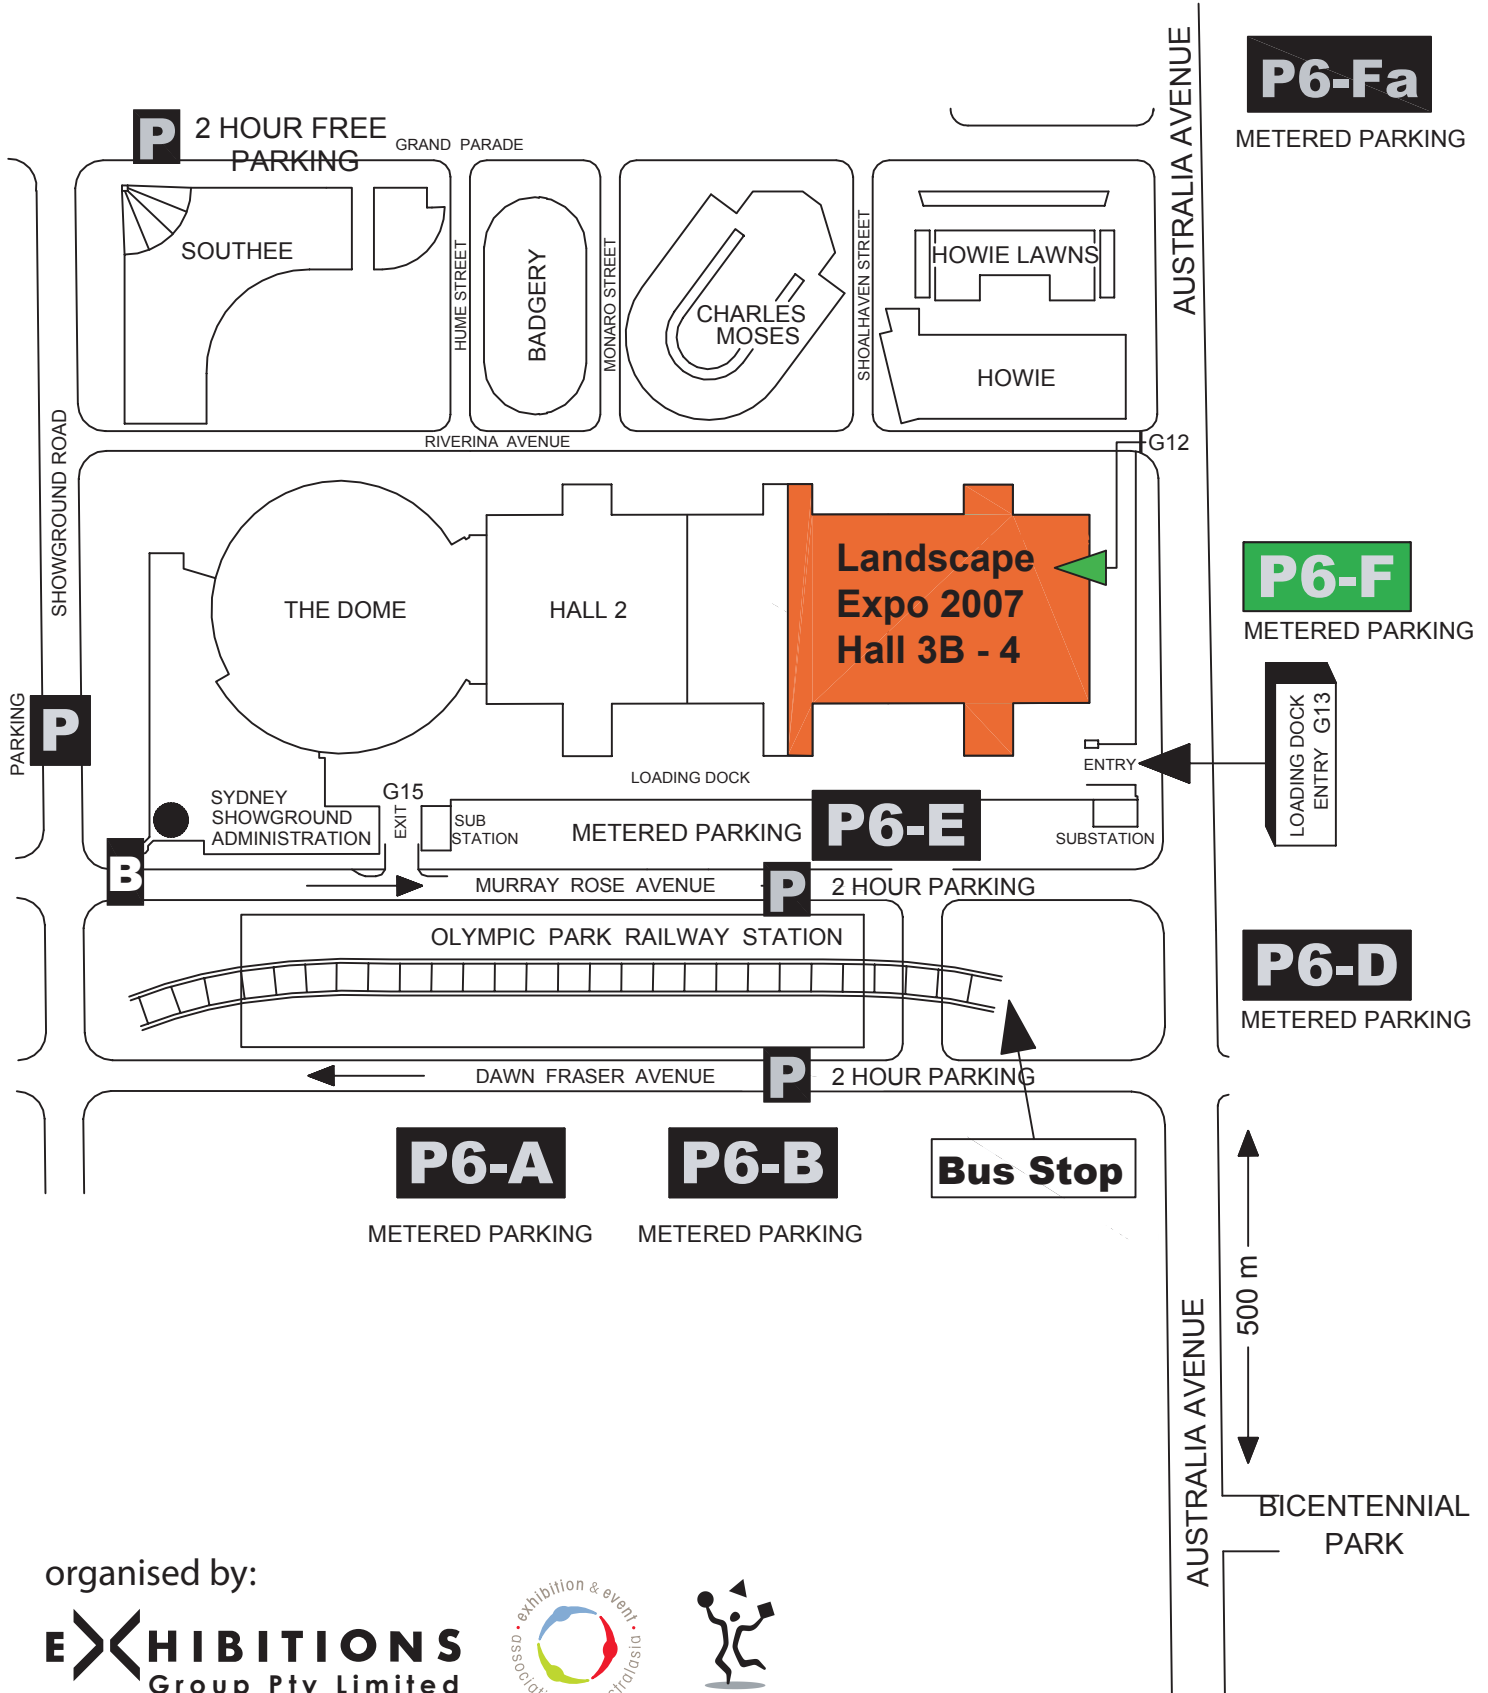

LANDSCAPE AUSTRALIA EXPO

INDUSTRY EXHIBITION & CONFERENCE

SYDNEY SHOWGROUND MAP

organised by:

EXHIBITIONS
Group Pty Limited